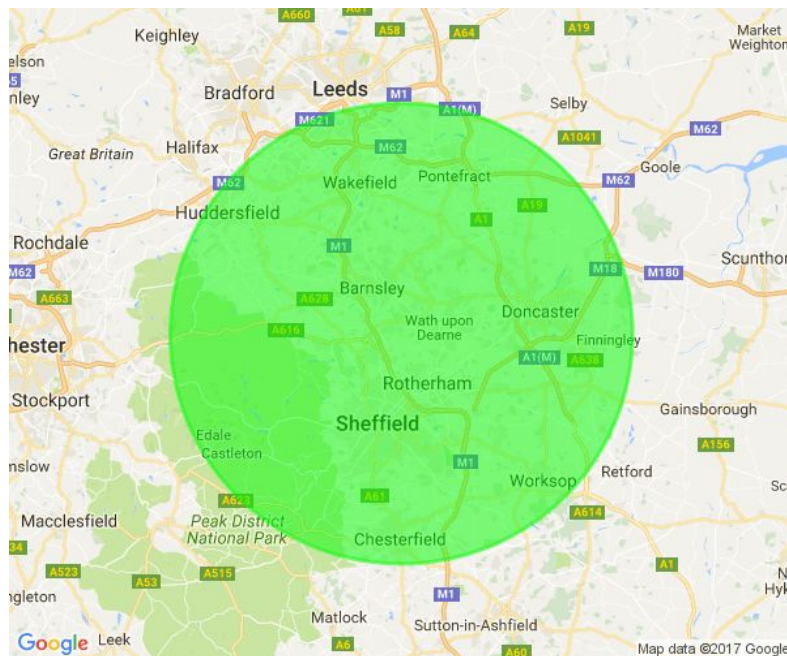

We trust the following list of suggestions may prove useful, being within 20 miles or under half an hour's drive of Elsecar Heritage Centre, though the list is by no means exhaustive.

NB the major regional towns of Doncaster, Wakefield, and Pontefract are further away by road and so have not been included, though the above map indicates a 20 mile radius for reference.